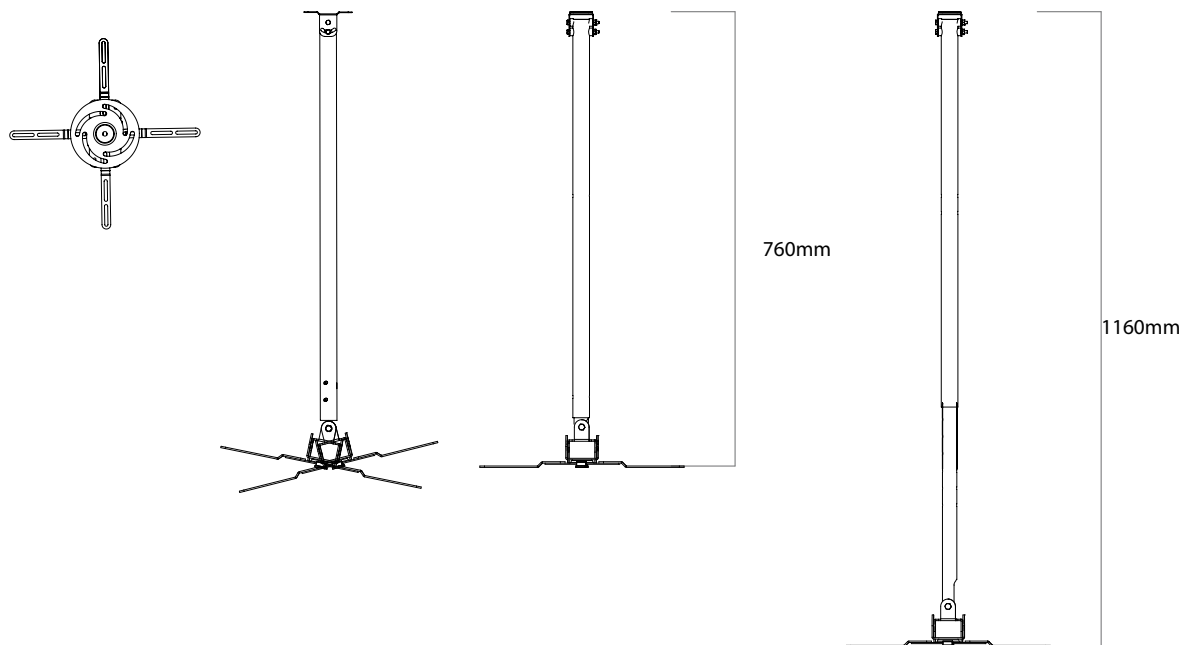

PRJ-1-Projector Ceiling Mount

PRJ-1-Projector Ceiling Mount

Material	Color	Tilt	Pan	Mounts	Ma xLoad	Min Length	Max Lenght
Steel	Antracite	30 degree	360 degree	Universal	5 kg	200 mm	350 mm

PRJ-2-Projector Ceiling Mount

PRJ-2-Projector Ceiling Mount

Material	Color	Tilt	Pan	Mounts	Ma xLoad	Min Length	Max Lenght
Steel	Antracite	30 degree	360 degree	Universal	5 kg	520 mm	700 mm

PRJ-3-Projector Ceiling Mount

PRJ-3-Projector Ceiling Mount

Material	Color	Tilt	Pan	Mounts	Ma xLoad	Min Length	Max Lenght
Steel	Antracite	30 degree	360 degree	Universal	5 kg	760 mm	1160 mm

PRJ-4-Projector Ceiling Mount

PRJ-4-Projector Ceiling Mount

Material	Color	Tilt	Pan	Mounts	Ma xLoad	Min Length	Max Length
Steel	Antracite	30 degree	360 degree	Universal	5 kg	1100 mm	1800 mm

PRJ-5-Projector Ceiling Mount

PRJ-5-Projector Ceiling Mount

Material	Color	Tilt	Pan	Mounts	Ma xLoad	Min Length	Max Lenght
Steel	Antracite	30 degree	360 degree	Universal	5 kg	1800 mm	2700 mm