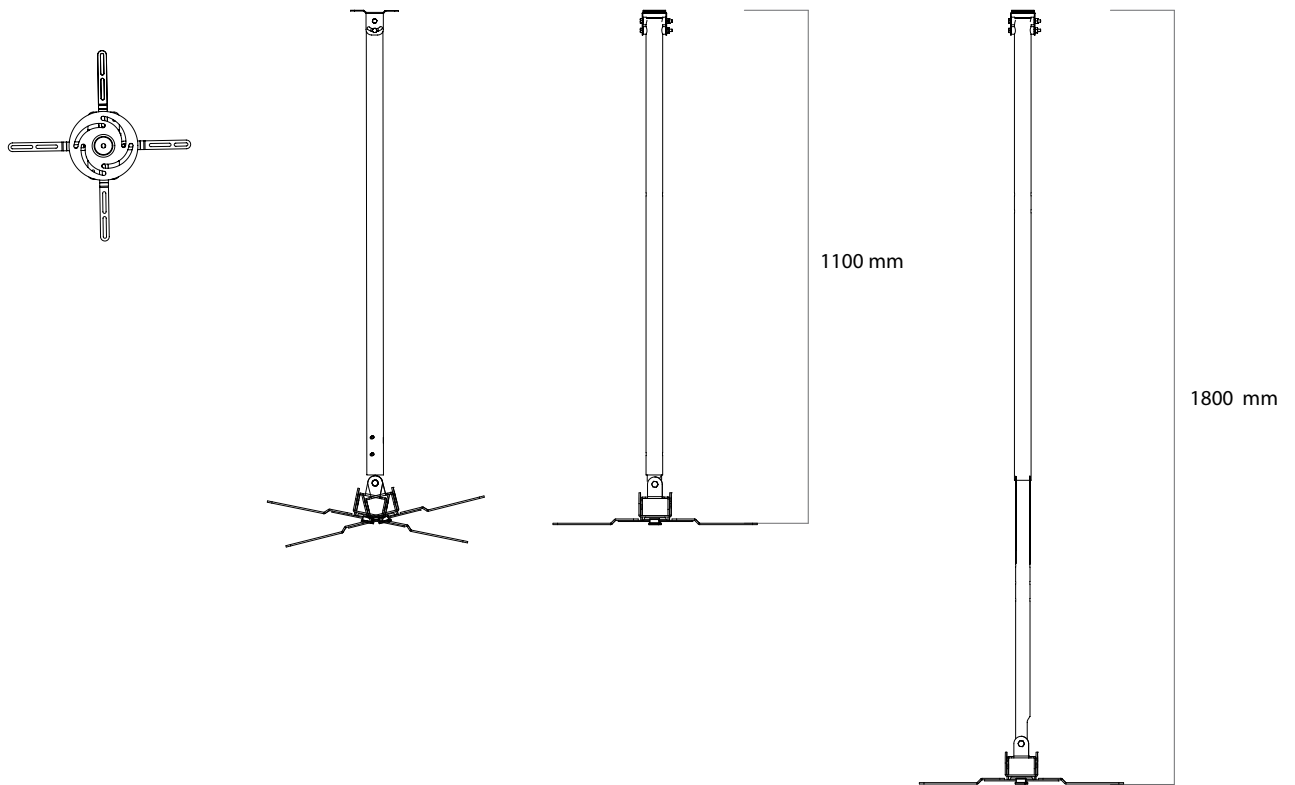

PRJ-1-Projector Ceiling Mount

PRJ-1-Projector Ceiling Mount

Material	Color	Tilt	Pan	Mounts	Ma xLoad	Min Length	Max Lenght
Steel	Antracite	30 degree	360 degree	Universal	5 kg	200 mm	350 mm

PRJ-2-Projector Ceiling Mount

PRJ-2-Projector Ceiling Mount

Material	Color	Tilt	Pan	Mounts	Ma xLoad	Min Length	Max Lenght
Steel	Antracite	30 degree	360 degree	Universal	5 kg	520 mm	700 mm

PRJ-3-Projector Ceiling Mount

PRJ-3-Projector Ceiling Mount

Material	Color	Tilt	Pan	Mounts	Ma xLoad	Min Length	Max Lenght
Steel	Antracite	30 degree	360 degree	Universal	5 kg	760 mm	1160 mm

PRJ-4-Projector Ceiling Mount

PRJ-4-Projector Ceiling Mount

Material	Color	Tilt	Pan	Mounts	Ma xLoad	Min Length	Max Length
Steel	Antracite	30 degree	360 degree	Universal	5 kg	1100 mm	1800 mm

PRJ-5-Projector Ceiling Mount

PRJ-5-Projector Ceiling Mount

Material	Color	Tilt	Pan	Mounts	Ma xLoad	Min Length	Max Lenght
Steel	Antracite	30 degree	360 degree	Universal	5 kg	1800 mm	2700 mm