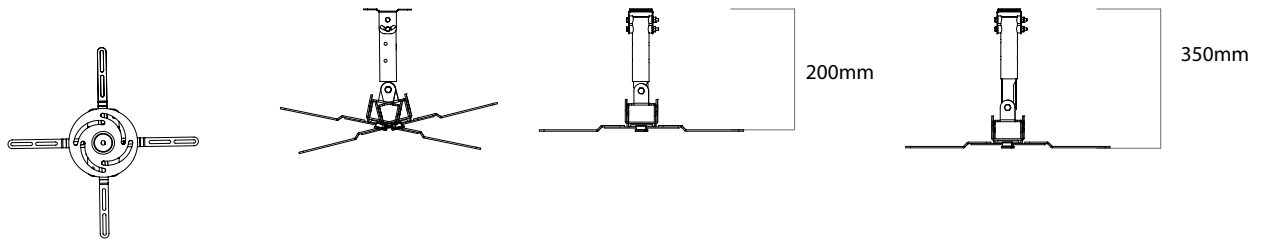

PRJ-1-Projector Ceiling Mount

PRJ-1-Projector Ceiling Mount

Material	Color	Tilt	Pan	Mounts	Ma xLoad	Min Length	Max Lenght
Steel	Antracite	30 degree	360 degree	Universal	5 kg	200 mm	350 mm

PRJ-2-Projector Ceiling Mount

PRJ-2-Projector Ceiling Mount

Material	Color	Tilt	Pan	Mounts	Ma xLoad	Min Length	Max Lenght
Steel	Antracite	30 degree	360 degree	Universal	5 kg	520 mm	700 mm

PRJ-3-Projector Ceiling Mount

PRJ-3-Projector Ceiling Mount

Material	Color	Tilt	Pan	Mounts	Ma xLoad	Min Length	Max Lenght
Steel	Antracite	30 degree	360 degree	Universal	5 kg	760 mm	1160 mm

PRJ-4-Projector Ceiling Mount

PRJ-4-Projector Ceiling Mount

Material	Color	Tilt	Pan	Mounts	Ma xLoad	Min Length	Max Length
Steel	Antracite	30 degree	360 degree	Universal	5 kg	1100 mm	1800 mm

PRJ-5-Projector Ceiling Mount

PRJ-5-Projector Ceiling Mount

Material	Color	Tilt	Pan	Mounts	Ma xLoad	Min Length	Max Lenght
Steel	Antracite	30 degree	360 degree	Universal	5 kg	1800 mm	2700 mm