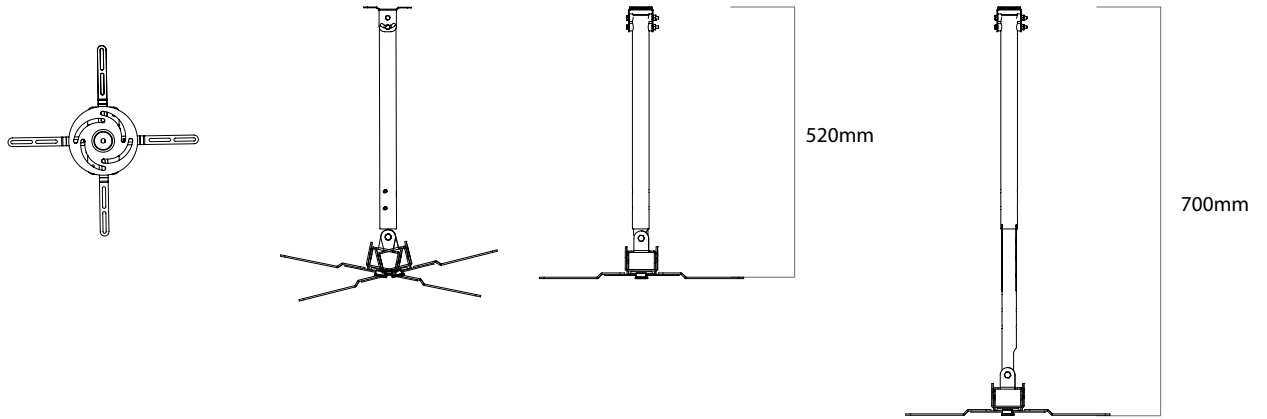

PRJ-1-Projector Ceiling Mount

PRJ-1-Projector Ceiling Mount

Material	Color	Tilt	Pan	Mounts	Ma xLoad	Min Length	Max Lenght
Steel	Antracite	30 degree	360 degree	Universal	5 kg	200 mm	350 mm

PRJ-2-Projector Ceiling Mount

PRJ-2-Projector Ceiling Mount

Material	Color	Tilt	Pan	Mounts	Ma xLoad	Min Length	Max Lenght
Steel	Antracite	30 degree	360 degree	Universal	5 kg	520 mm	700 mm

PRJ-3-Projector Ceiling Mount

PRJ-3-Projector Ceiling Mount

Material	Color	Tilt	Pan	Mounts	Ma xLoad	Min Length	Max Lenght
Steel	Antracite	30 degree	360 degree	Universal	5 kg	760 mm	1160 mm

PRJ-4-Projector Ceiling Mount

PRJ-4-Projector Ceiling Mount

Material	Color	Tilt	Pan	Mounts	Ma xLoad	Min Length	Max Length
Steel	Antracite	30 degree	360 degree	Universal	5 kg	1100 mm	1800 mm

PRJ-5-Projector Ceiling Mount

PRJ-5-Projector Ceiling Mount

Material	Color	Tilt	Pan	Mounts	Ma xLoad	Min Length	Max Lenght
Steel	Antracite	30 degree	360 degree	Universal	5 kg	1800 mm	2700 mm