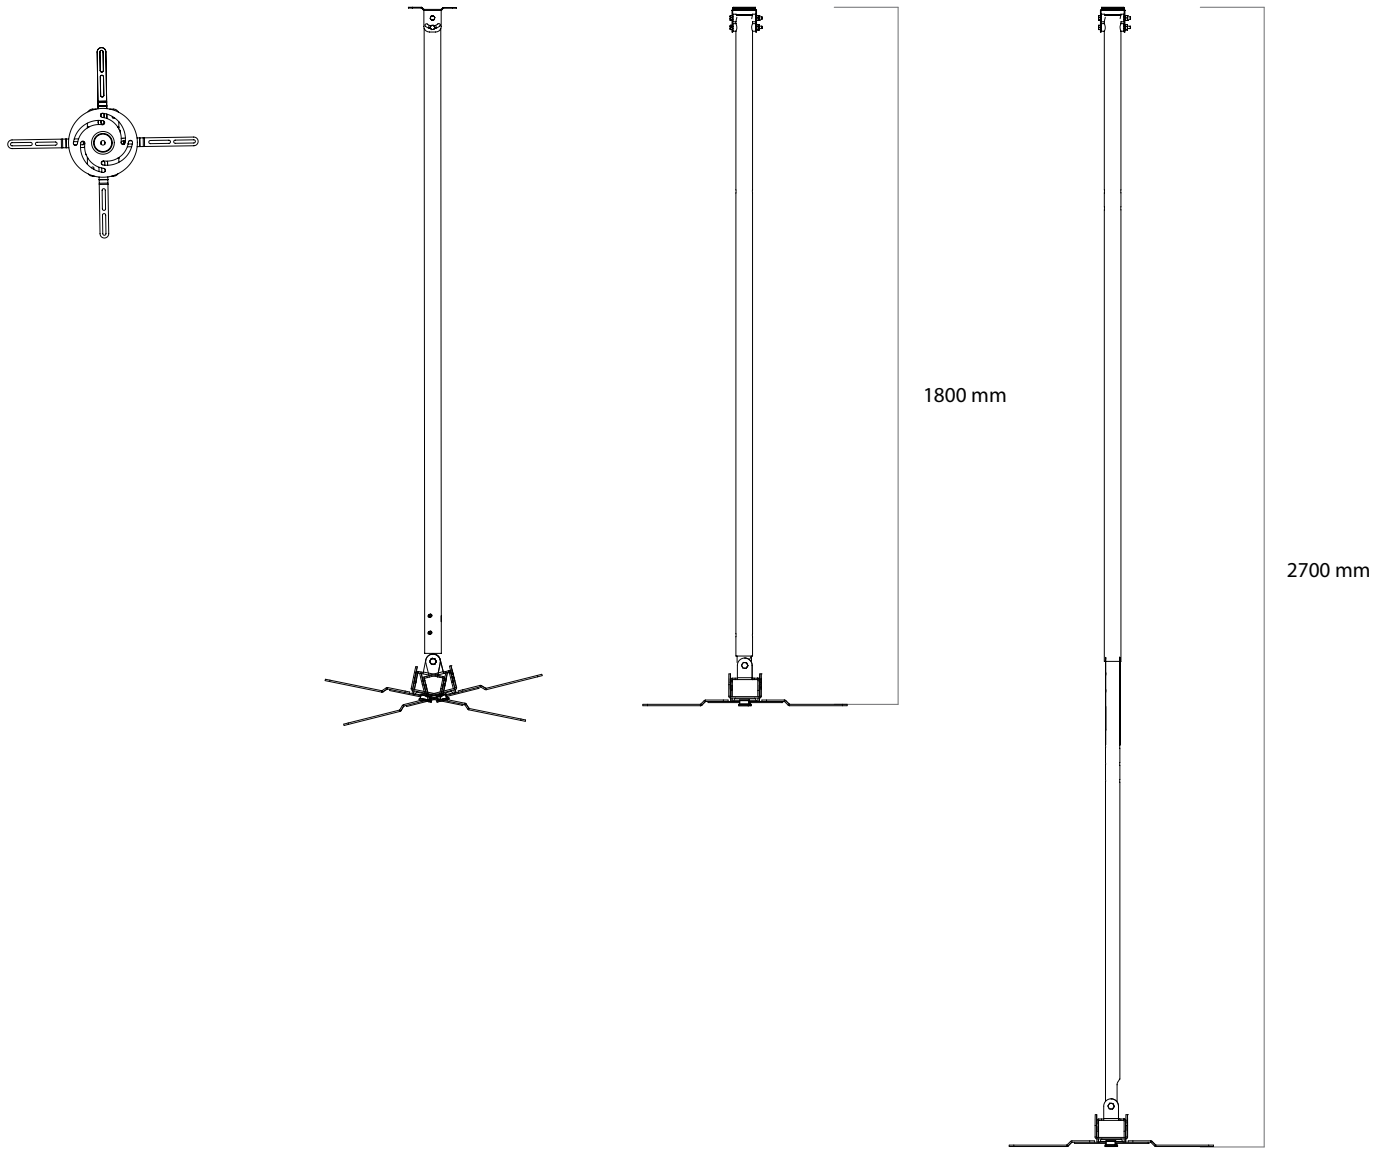

PRJ-1-Projector Ceiling Mount

PRJ-1-Projector Ceiling Mount

Material	Color	Tilt	Pan	Mounts	Ma xLoad	Min Length	Max Lenght
Steel	Antracite	30 degree	360 degree	Universal	5 kg	200 mm	350 mm

PRJ-2-Projector Ceiling Mount

PRJ-2-Projector Ceiling Mount

Material	Color	Tilt	Pan	Mounts	Ma xLoad	Min Length	Max Lenght
Steel	Antracite	30 degree	360 degree	Universal	5 kg	520 mm	700 mm

PRJ-3-Projector Ceiling Mount

PRJ-3-Projector Ceiling Mount

Material	Color	Tilt	Pan	Mounts	Ma xLoad	Min Length	Max Lenght
Steel	Antracite	30 degree	360 degree	Universal	5 kg	760 mm	1160 mm

PRJ-4-Projector Ceiling Mount

PRJ-4-Projector Ceiling Mount

Material	Color	Tilt	Pan	Mounts	Ma xLoad	Min Length	Max Length
Steel	Antracite	30 degree	360 degree	Universal	5 kg	1100 mm	1800 mm

PRJ-5-Projector Ceiling Mount

PRJ-5-Projector Ceiling Mount

Material	Color	Tilt	Pan	Mounts	Ma xLoad	Min Length	Max Lenght
Steel	Antracite	30 degree	360 degree	Universal	5 kg	1800 mm	2700 mm