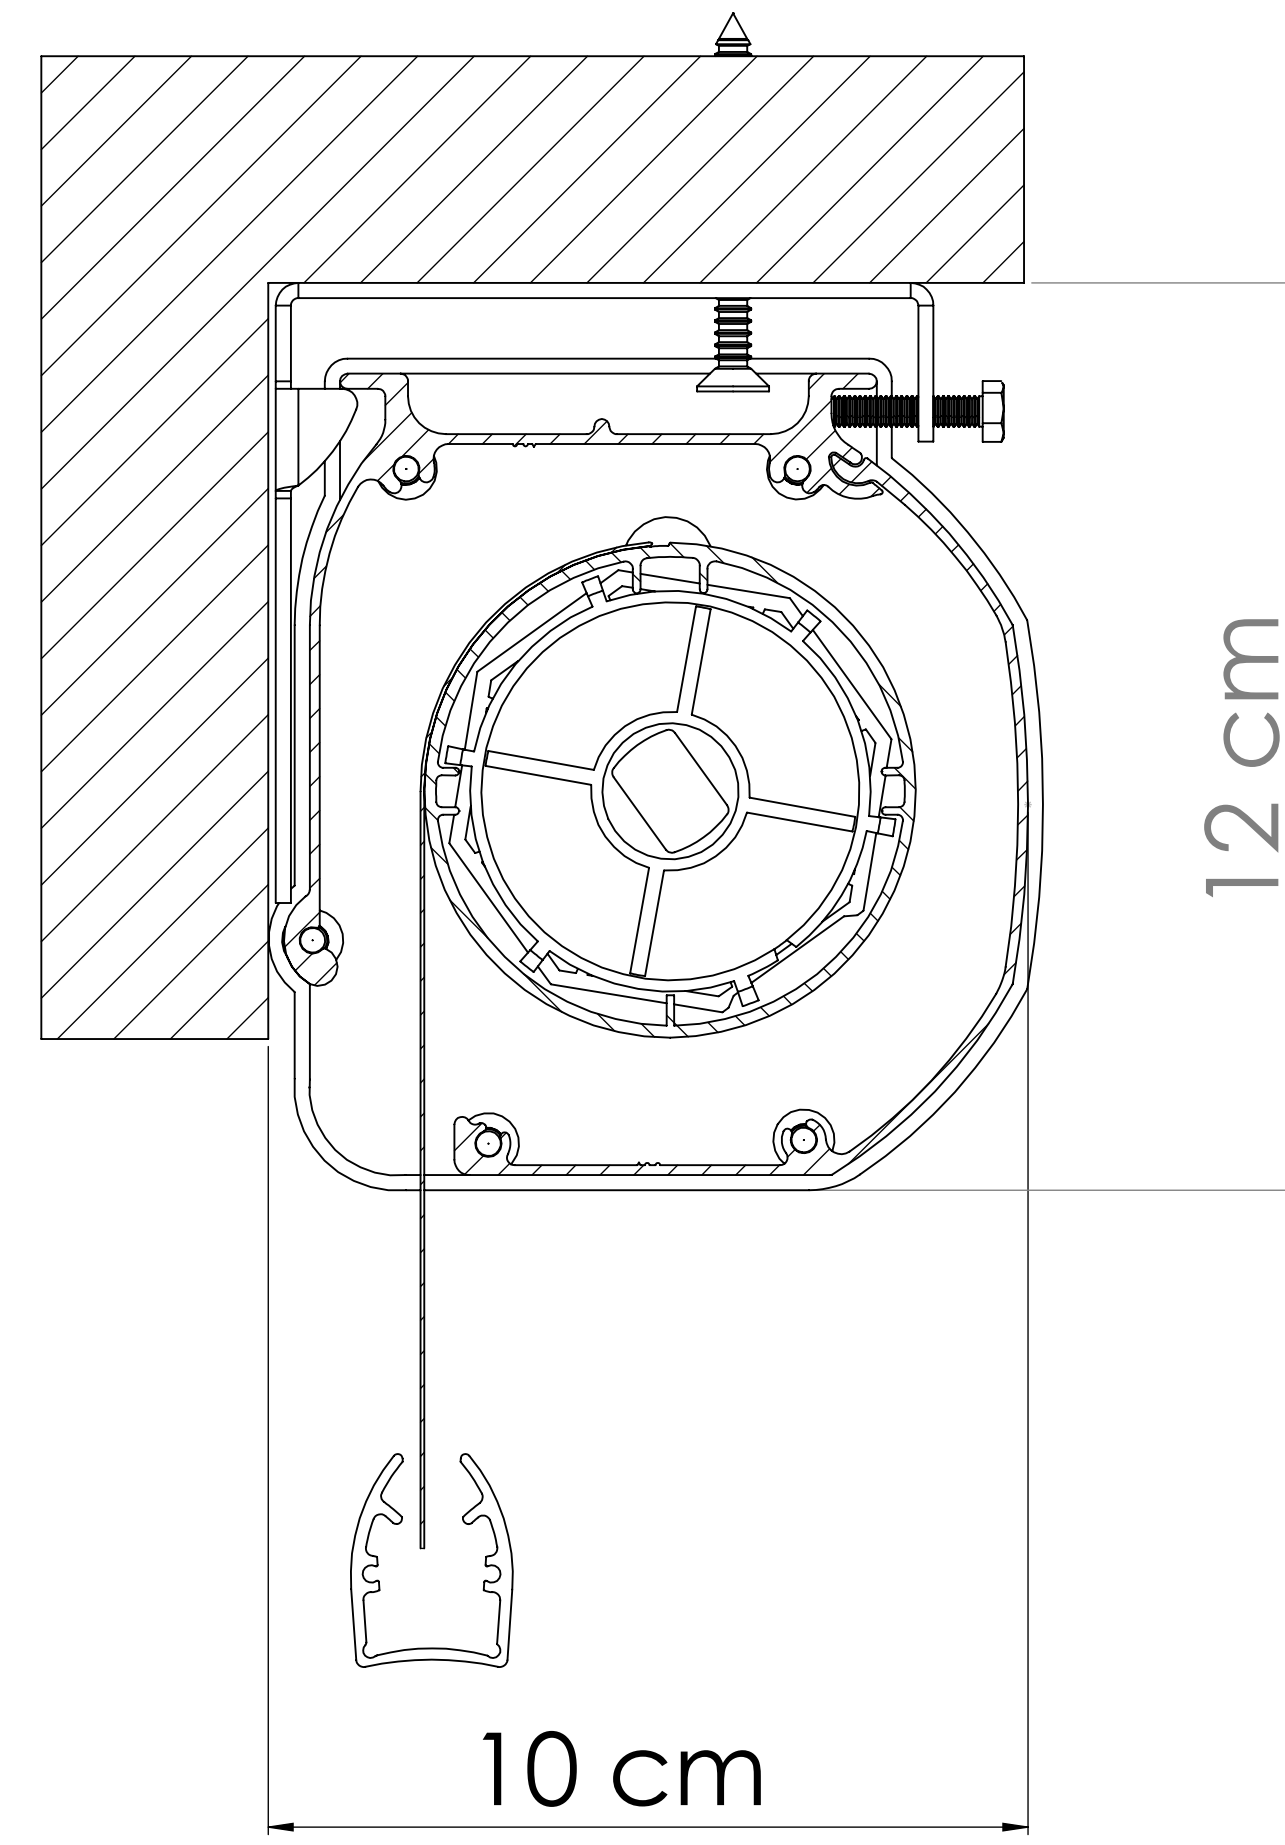

DETAIL D
SCALE 1 : 10

DETAIL I
SCALE 1 : 1

SECTION H-H

ANATOLIA
300cm x 225 cm

4:3

145"

220V-230V 113W

**Suitable for automation systems,
rf remote control or button.**

**Packing Size:
17x17x318 CM**